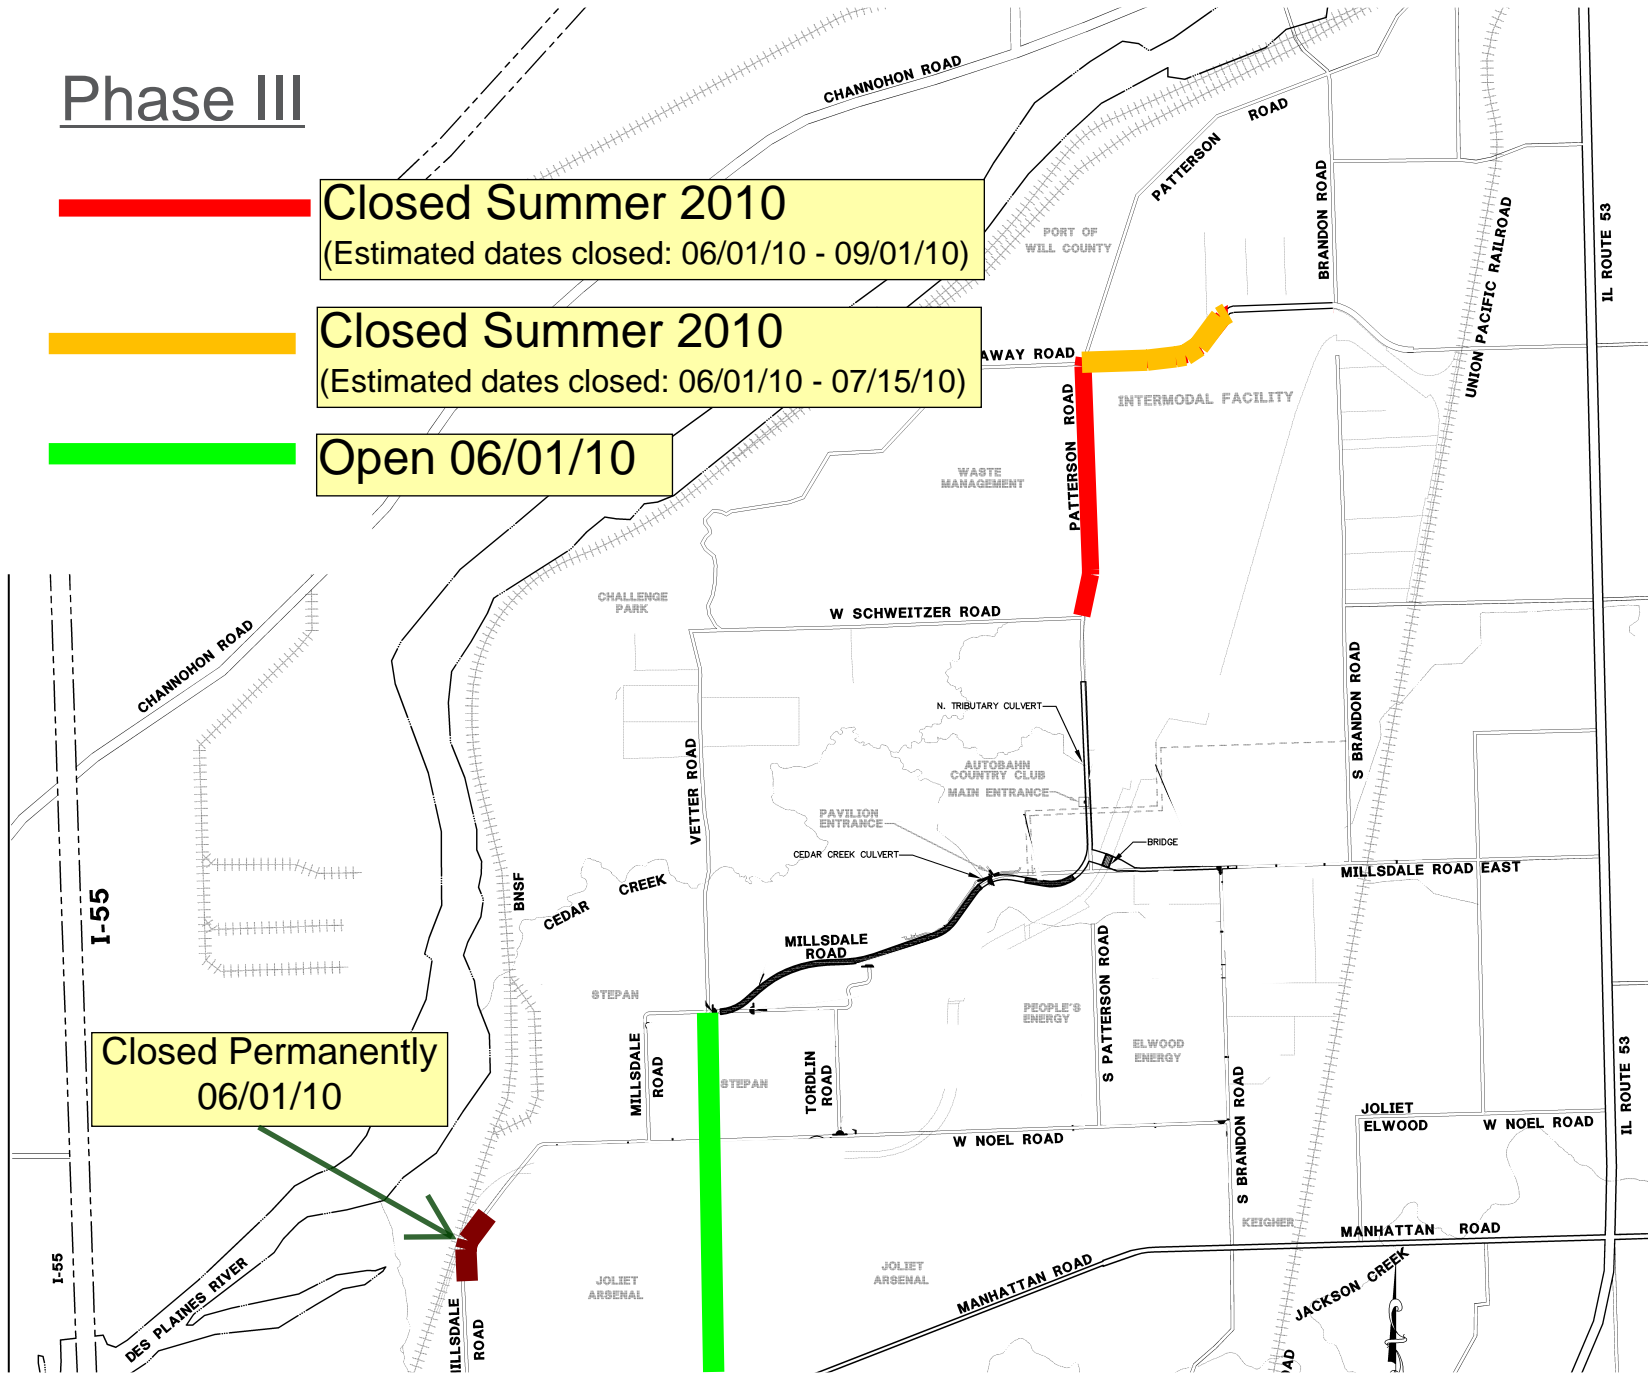

# Phase III

**Closed Summer 2010**  
(Estimated dates closed: 06/01/10 - 09/01/10)

**Closed Summer 2010**  
(Estimated dates closed: 06/01/10 - 07/15/10)

**Open 06/01/10**

**Closed Permanently**  
**06/01/10**

# Phase IV

 Open 07/15/10

 Open 09/01/10

 Closed 09/01/10 - 11/15/10